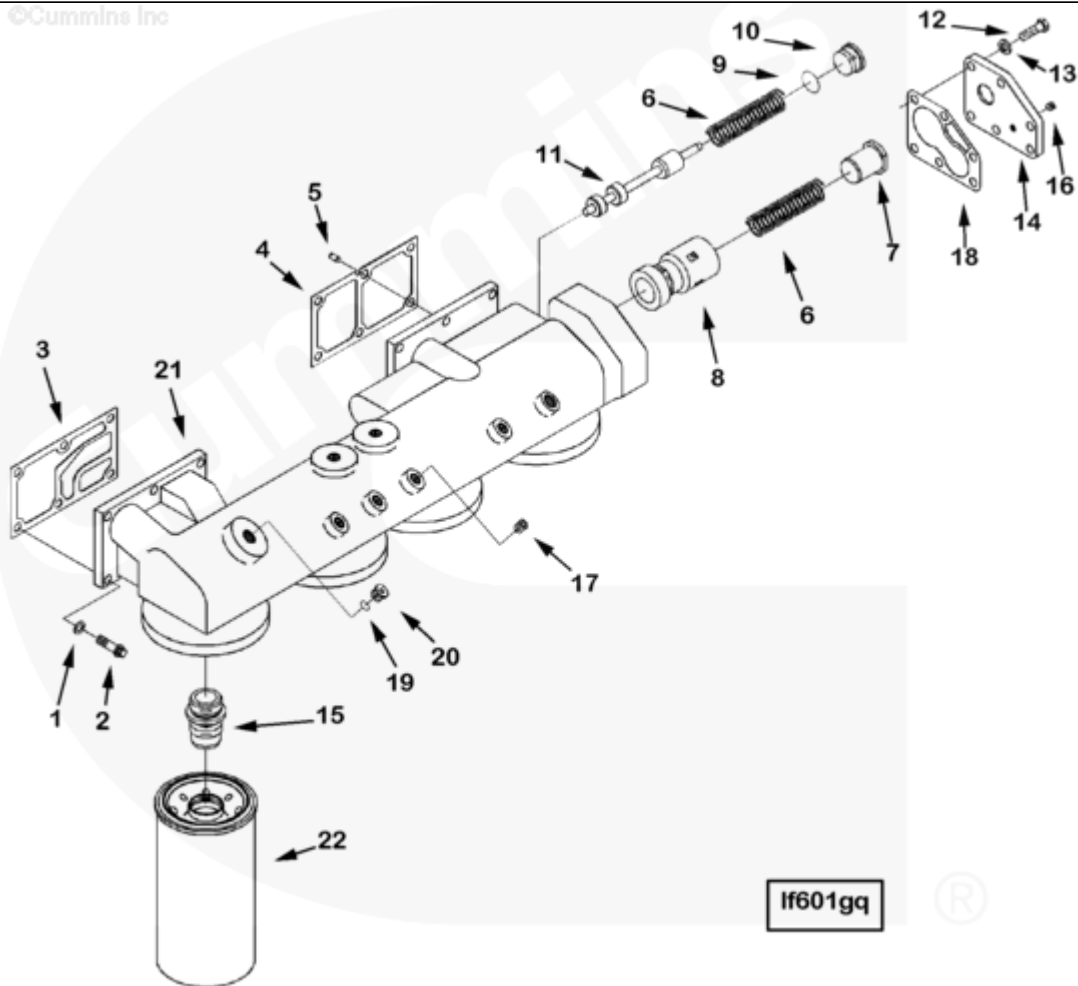

[SMALL](#) | [MEDIUM](#) | [LARGE](#)

Cart	Ref No	Part Number	Part Description	Required	Remarks
View My Cart					
		LF6025-03	Lubricating Oil Filter		Four element lube oil filter...(More)
					with replaceable spin-on
					cartridges mounted on left
					bank (port) side of

					engine.
<input type="checkbox"/>	1	127362	Plain Washer	12	3/8 in.
<input type="checkbox"/>	2	191772	Twelve Point Cap Screw	12	3/8 - 16 X 1 1/4 in.
<input type="checkbox"/>	3	3177108	Filter Head Gasket	1	
<input type="checkbox"/>	4	3629387	Filter Head Gasket	1	
<input type="checkbox"/>	5	69558	Pin Dowel	1	
<input type="checkbox"/>	6	205659	Compression Spring	1	
<input type="checkbox"/>	7	3021618	Pressure Regulator Plunger	1	
<input type="checkbox"/>	8	3028552	Bypass Valve Body	1	
<input type="checkbox"/>	6	205659	Compression Spring	1	
<input type="checkbox"/>		3040818	Threaded Plug	1	1 3/16 - 12 UN
<input type="checkbox"/>	9	3035228	O-Ring Seal	1	
	10	3040819	Threaded Plug	1	
<input type="checkbox"/>	11	3627927	Pressure Regulator Plunger	1	
<input type="checkbox"/>	12	S 103 D	Hexagon Head Cap Screw	6	3/8 - 16 x 1 1/4 in.
<input type="checkbox"/>	13	S 604	Lock Washer	6	3/8 in.
<input type="checkbox"/>	14	3177433	Cover Plate	1	
<input type="checkbox"/>	15	3627309	Filter Head Adapter	4	
<input type="checkbox"/>	16	3628604	Pipe Plug	1	1/8 - 27 X 0.3 in.
<input type="checkbox"/>	17	3628605	Pipe Plug	8	1/4 - 18.
<input type="checkbox"/>	18	3629141	Lubricating Oil Filter Cover Gasket	1	
<input type="checkbox"/>		3630555	Lubricating Oil Filter Head	1	
<input type="checkbox"/>		3037536	Threaded Plug	2	9/16 - 18 UNF
<input type="checkbox"/>	19	3037537	O-Ring Seal	2	
	20	3040813	Threaded Plug	2	9/16 - 18 UNF
<input type="checkbox"/>	21	3630432	Lubricating Oil Filter Head	1	
<input type="checkbox"/>	22	3889310	Lubricating Oil Filter Element	4	